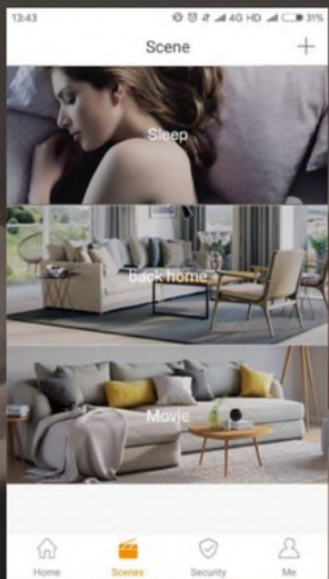

Before sleeping
one click to turn off all the lights.

TECHNOLOGY CAN WARM THE HEART

09:57

Thursday, December

22-30°C 优 25°C 75%

ONLY THE PRODUCT WITH
EXQUISITE DESIGN DESERVES
BEING WITH US EVERYDAY