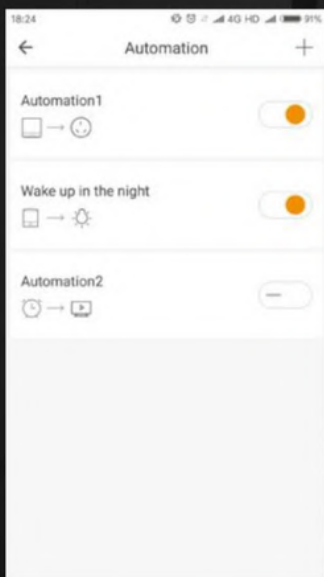

Get up at midnight, lights get on when the motion sensor is activated.