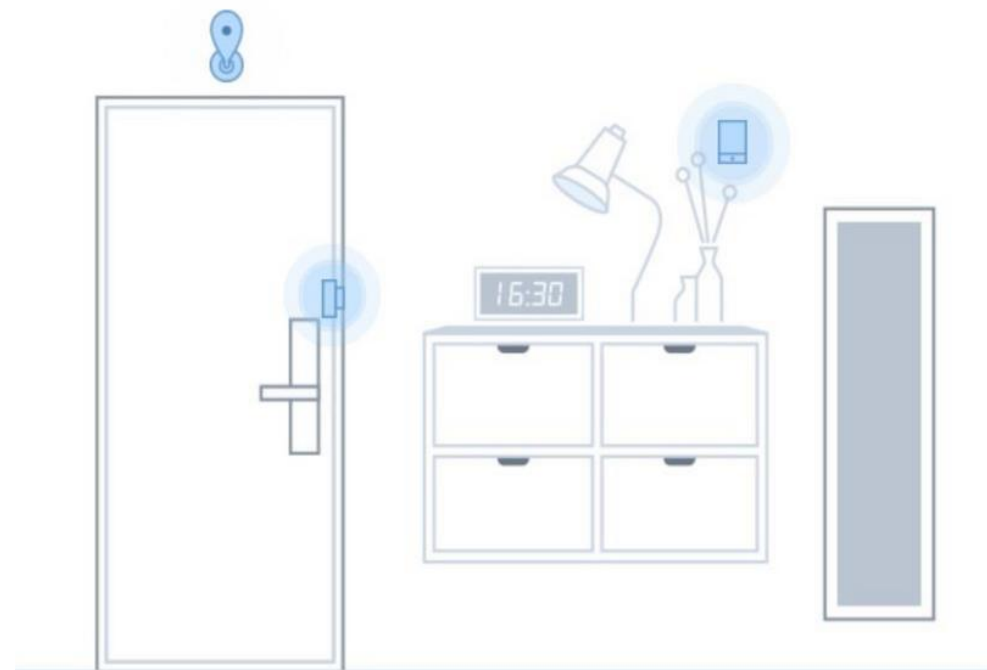

Improvement of Home Atmosphere

AirMaster Central A/C Control

- One-key to control the air conditioners.
- Switch on air conditioner when you're on the way home.
- Remote turn off the air conditioner if forgot to do it.
- Smart timer control to save energy.

Home Central Air Conditioner Control

Home Security

Get a notification if the door /window is opened.

Real-time motion detection and alarm.

Super night vision and video record.

One-key arming and alarm within one second when invasion.

Safe & Sound

SMART DOOR & WINDOW

- 24-hour home protection and emergency alarm.
- Key-free entry with fingerprint and password.
- Identify who is back home and disarm for family.
- Enable arming mode once closed door.
- Automatically close the curtain for cooling.
- Set time to open the curtain in the morning.

Entry & Curtain Control

ELDER CARE

- Remote monitoring with full view.
- Detect smoke to avoid fire hazard.
- Detect water leakage to avoid skid risk.
- Portable emergency button to ask help in time.

For Old People Care