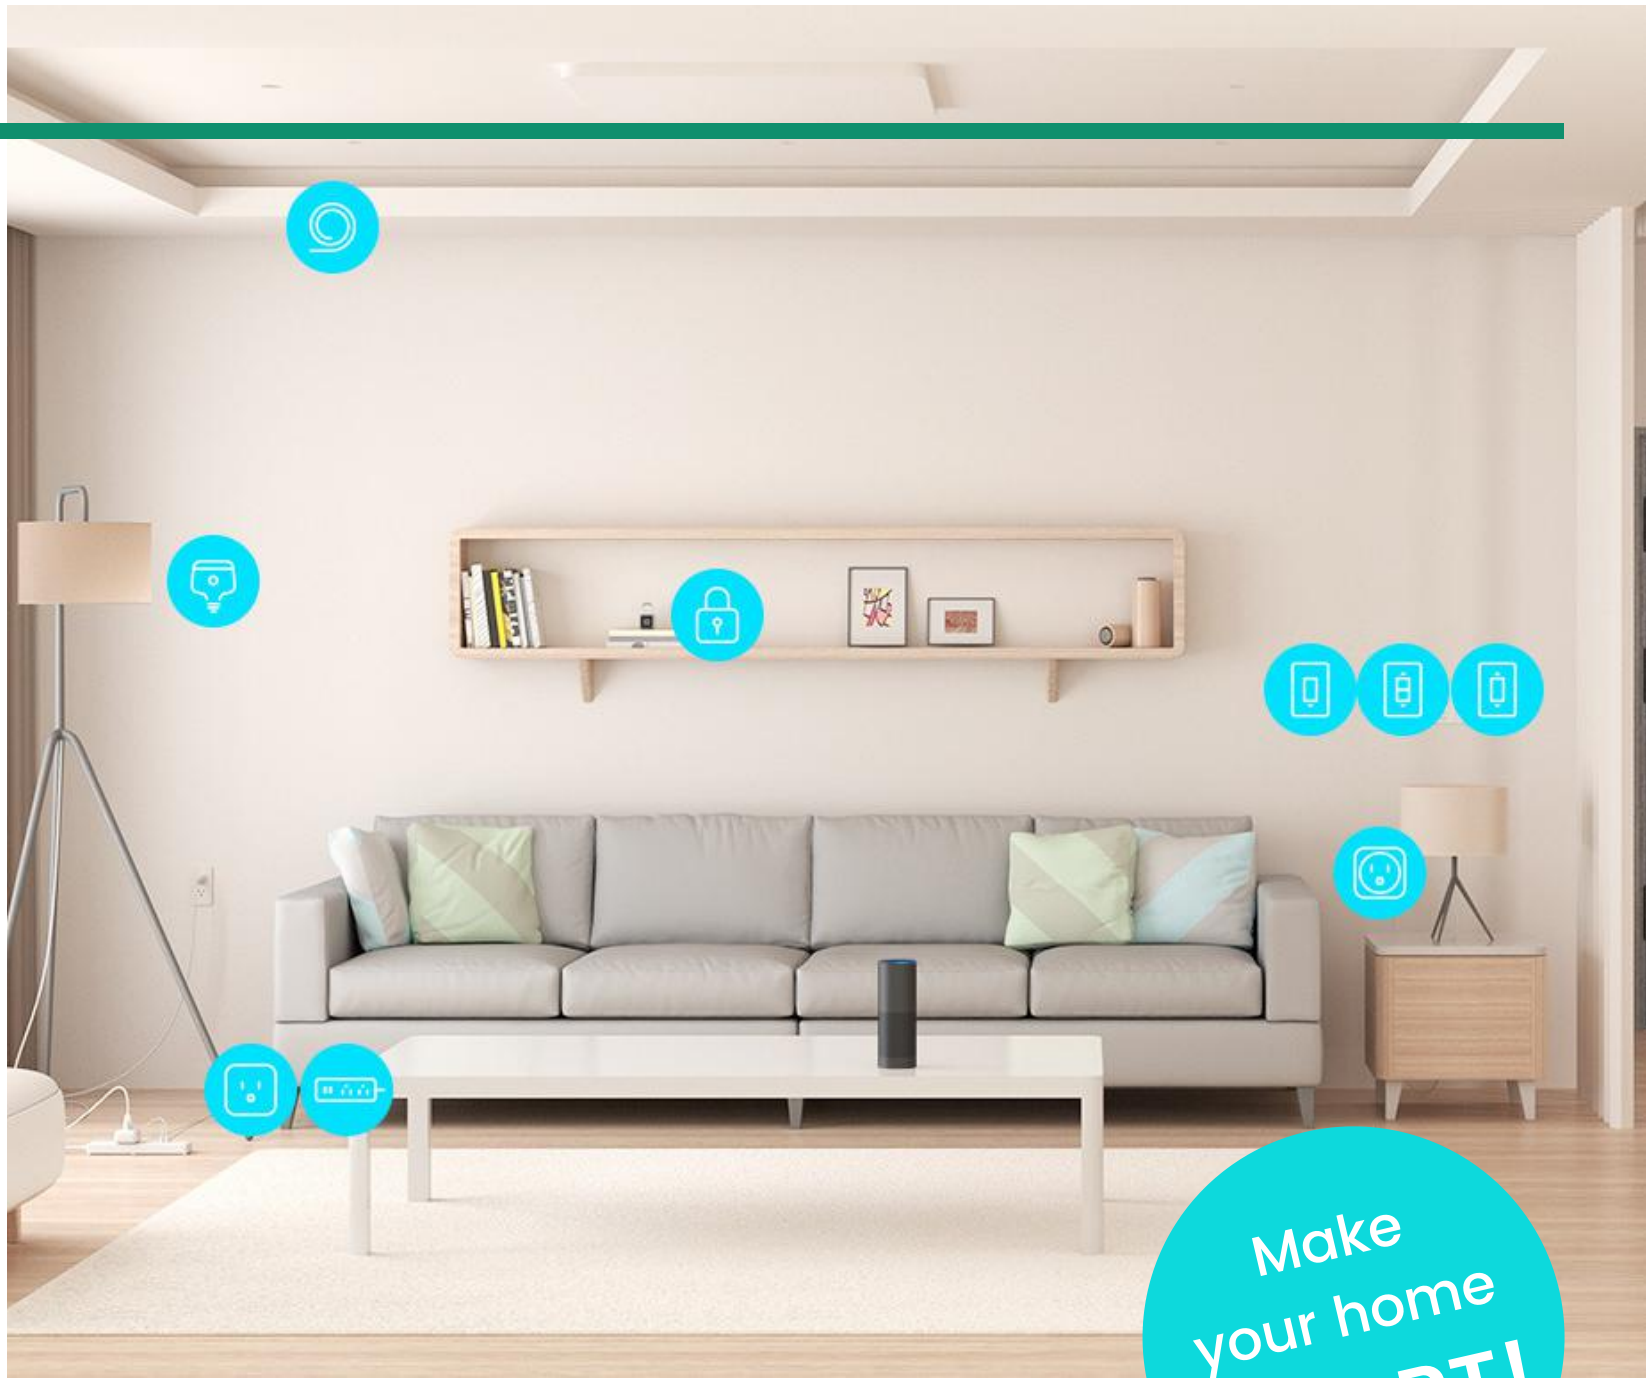

WEDOSMARTHOME.AE

Make
your home
SMART!

INTRODUCTION

In order to enhance the smart life experience of home residents, WEDO provides smart home solutions.

Which includes 7 smart systems:

- 1 | Smart Lighting
- 2 | Smart Security
- 3 | Smart Central Air Condition
- 4 | Appliances Control
- 5 | Access Control
- 6 | Smart Curtain
- 7 | Energy Management

WE DO

FEATURES

- **Simple Installation.** No wiring when use the ZigBee wireless technology.
- **Convenient.** More user-friendly design and interaction.
- **Secure Cloud.** Reliable smart home cloud platform.
- **More Compatible.** Support to link with smart devices of different brands.
- **Low Power Consumption.** ZigBee communication is stable and economic

**MAKE
YOUR
HOME
SMART**

SMART HOME

For Various Demands From Different Families

Easy to Install and Use

No need wiring, just plug & play, one-key to launch your smart.

Customize for Your Need

Satisfy demands of different families, provide users with more comfortable, convenient and secure living space.

Voice Interaction

Work with Alexa and Google Home to voice control the smart devices easily.

Wired Smart Home

ZigBee Wireless Smart Home

SMART LIGHTING CONTROL

- One-key to control the complete lighting.
- Mobile phone remote control and voice control.
- Turn on the light when people passing by.
- Various scene settings to create lighting atmosphere.
- Adjust color temperature and hue as your need.