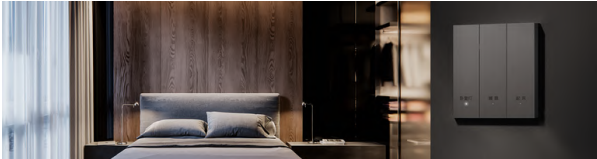

Central A/C Control Panel

WE DO

All-in-one panel to control smart devices and scenes with new interaction way

Multifunctional Panel

Smart Door Lock T1

Over 500 days of power duration
0.3 second one-touch unlock.