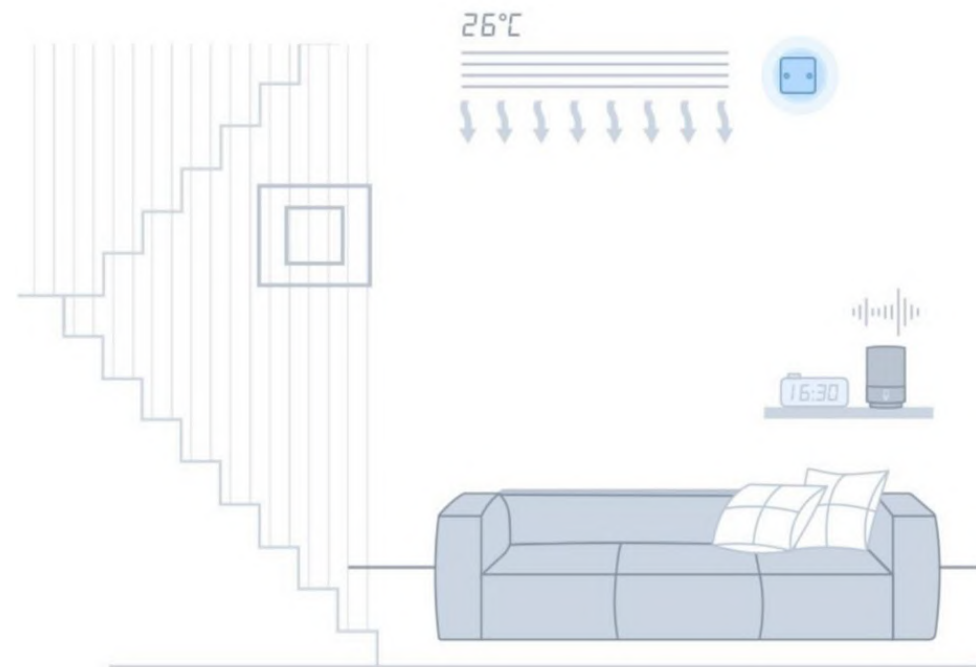

AirMaster Central A/C Control

- One-key to control the air conditioners.
- Switch on air conditioner when you're on the way home.
- Remote turn off the air conditioner if forgot to do it.
- Smart timer control to save energy.

Home Central Air Conditioner Control